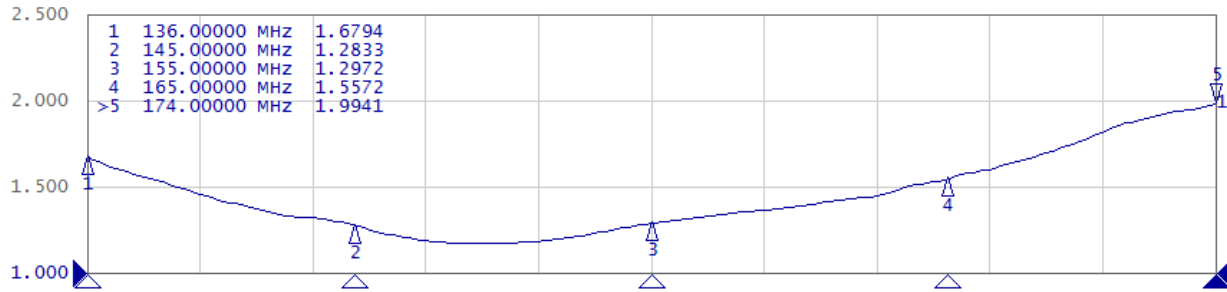

VSWR

Antenna Part #	Antenna Model #	Compatible Radios
1Y53900	MPMP136-174/380-520	KENWOOD (NX-210, NX-5200, TK-2312)
1Y53900A	MPMP136-174/380-520AB	ICOM (F3400)
1Y53900B	MPMP136-174/380-520AC	ICOM (F3161, F3261, F1100, M85)
1Y53900C	MPMP136-174/380-520AD	Harris XG-100 & Tait TP8000 & TP9000
1Y53900D	MPMP136-174/380-520AE	TNC-Male
1Y53900E	MPMP136-174/380-520AF	Harris XL-(200)(185) & XG-(15)(25)(75)
1Y53900F	MPMP136-174/380-520AG	Motorola XPR 6000 Series
1Y53900G	MPMP136-174/380-520AH	Motorola XPR 7000 Series
1Y53900H	MPMP136-174/380-520AI	Motorola APX 6000 | 7000 | 8000
1Y53900I	MPMP136-174/380-520AJ	Motorola HT750, HT1250, P110, GP300
1Y53900J	MPMP136-174/380-520AK	BNC - male
1Y53900K	MPMP136-174/380-520AL	Motorola CP040, CP140, CP150, CP160, CP180, CP200, CP400, GP3688, GP3188, EP450