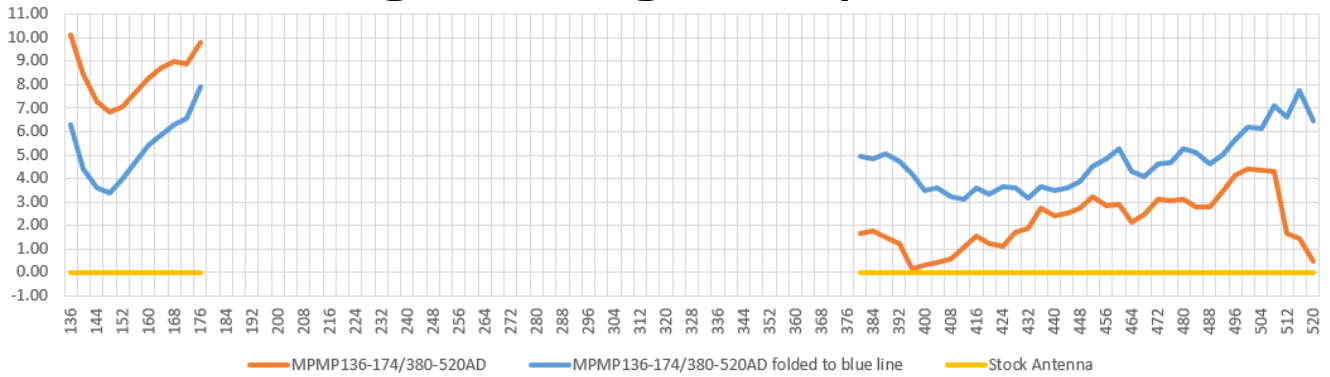

Signal Strength Comparison