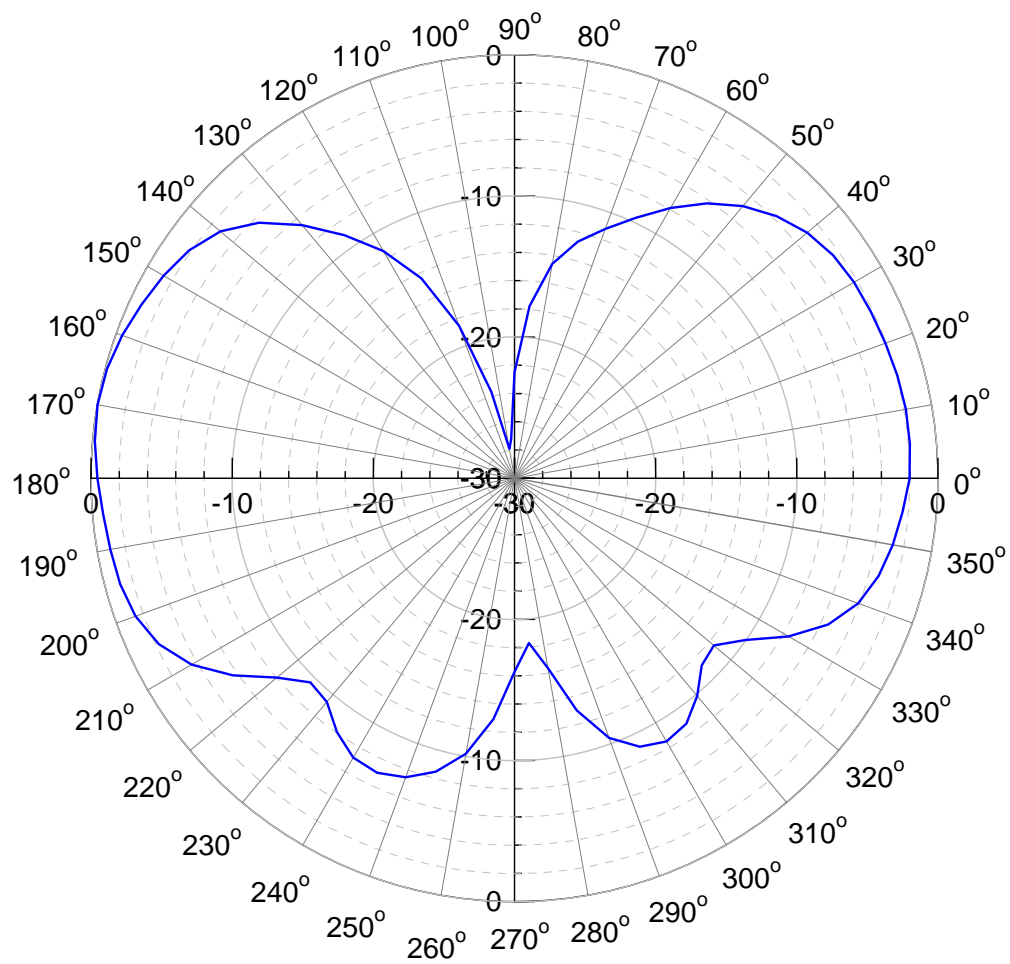

2.3 GHz

Denke Laboratories
941-723-2833