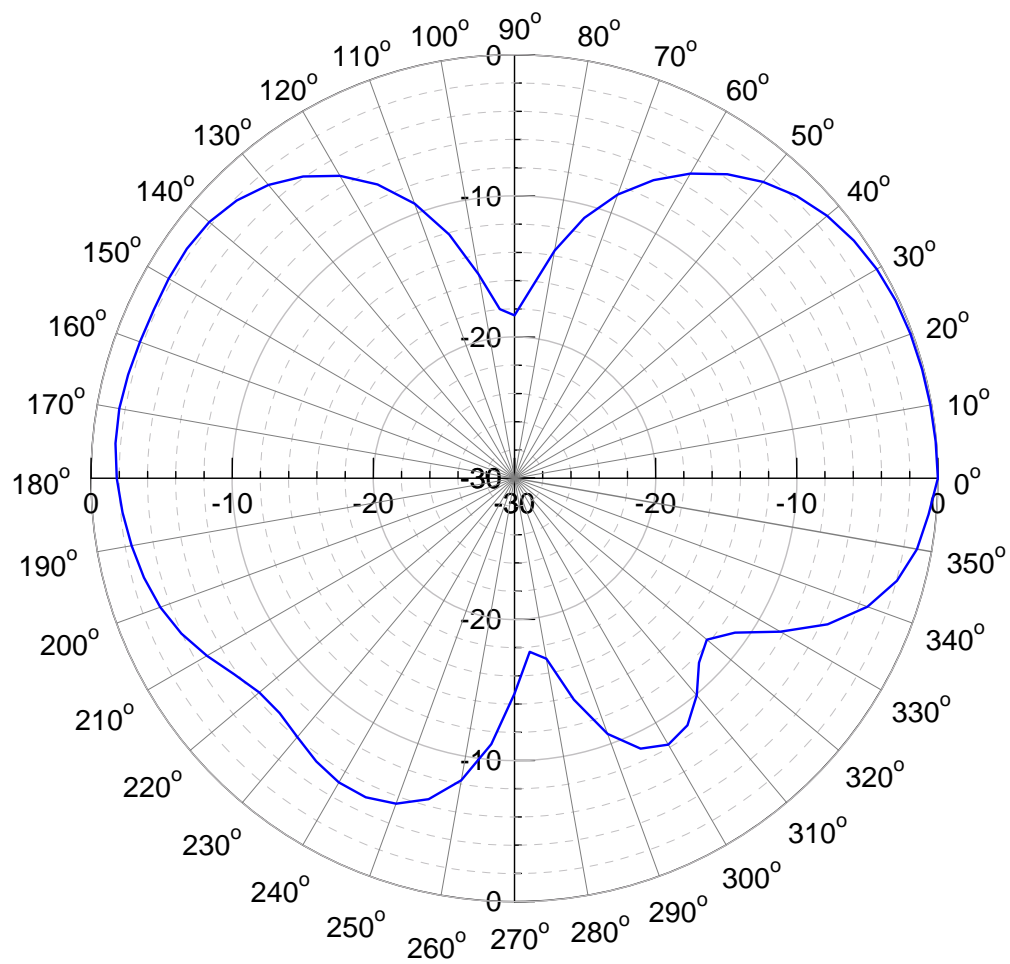

2.2 GHz

Denke Laboratories
941-723-2833