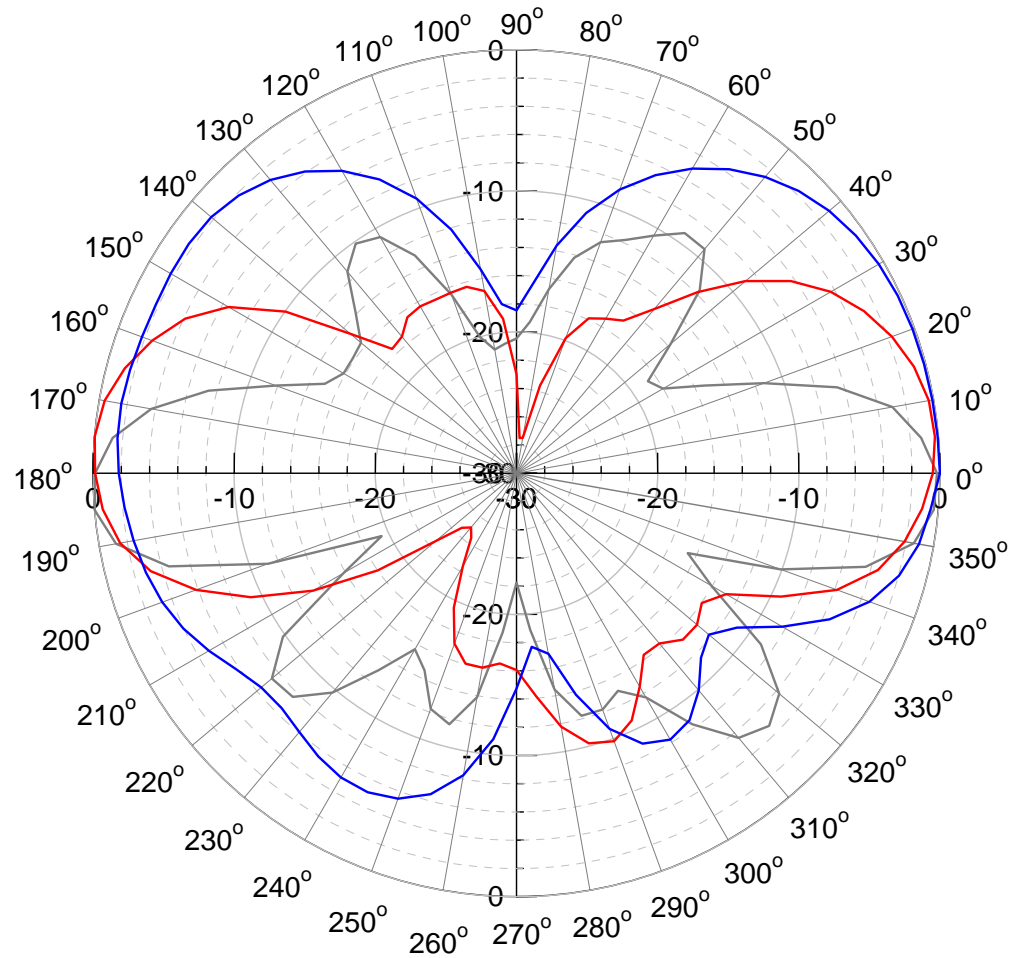

MPDP2.2-5.85
2.2-5.85 GHz

Denke Laboratories
941-723-2833

All information on this product and the product itself is property of its proprietary to Hascall- Denke Specifications are subject to change without prior notice